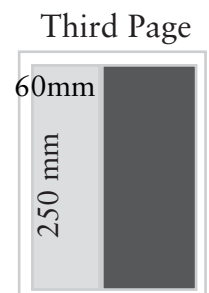

Double Page, Cover & Full page:

For bleed dimensions add 10mm to trim height and width.

For type dimensions deduct 30mm from trim height and width.

Binding method: Perfect

Resolution: 300 dpi

Format: As pdf to adverts@cornucopia.net (plus CD with Eurostandard proofs).