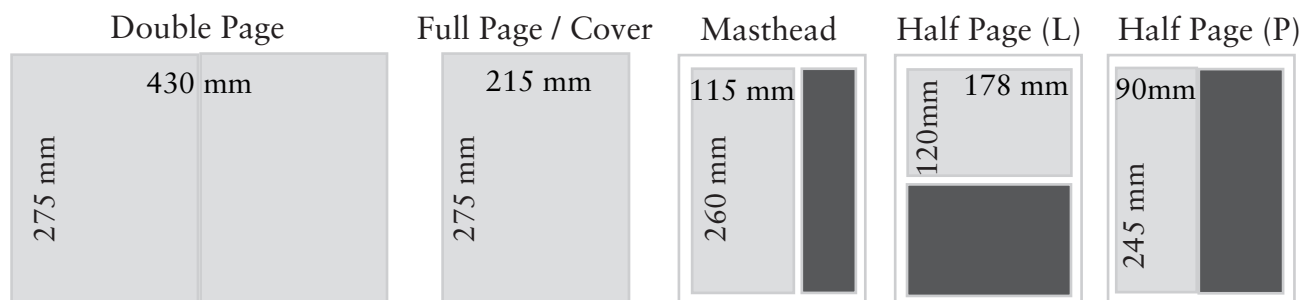

CORNUCOPIA

Display Rates

FORMAT	TRIM DIMENSIONS IN MM (H x W)	RATE
Back Cover	275 x 215	£7,000
Inside Front Cover	275 x 215	£4,400
Inside Back Cover	275 x 215	£4,000
Masthead (p.2)	260 x 115	£3,800
Double Page (pp.4-5)	275 x 430	£5,000
Double Page (first half)	275 x 430	£4,500
Double Page (second half)	275 x 430	£4,000
Full Page (first half right)	275 x 215	£3,500
Full Page (first half)	275 x 215	£3,200
Full Page (second half)	275 x 215	£3,000
Half Page (first half)	landscape: 120 x 178	£2,400
Half Page (second half)	or portrait: 245 x 90	£1,800
Third Page - vertical (first half)	250 x 60	£1600
Third Page - vertical (second half)	250 x 60	£1200

* Online advertising is free for all magazine advertisers.

Double Page, Cover & Full page:

For bleed dimensions add 10mm to trim height and width.

For type dimensions deduct 30mm from trim height and width.

Binding method: Perfect

Resolution: 300 dpi

Format: As pdf to adverts@cornucopia.net (plus CD with Eurostandard proofs).

www.cornucopia.net