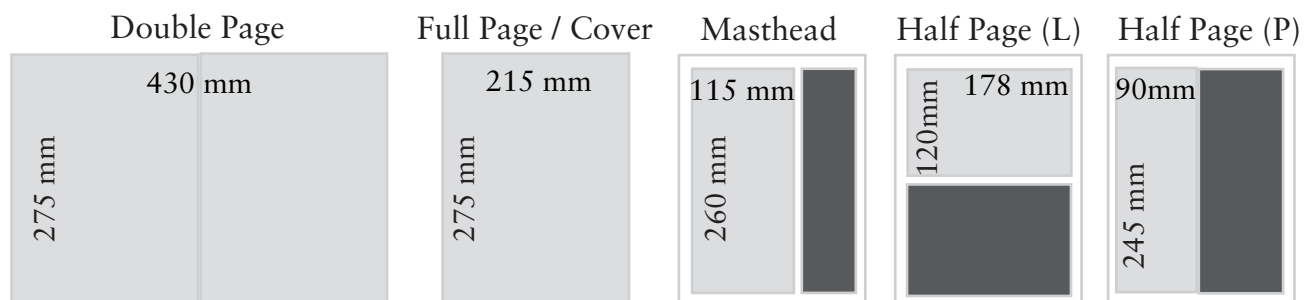

# CORNUCOPIA

## Display Rates

FORMAT	TRIM DIMENSIONS IN MM (H x W)	RATE
Back Cover	275 x 215	£7,000
Inside Front Cover	275 x 215	£4,400
Inside Back Cover	275 x 215	£4,000
Masthead (p.2)	260 x 115	£3,800
Double Page (pp.4-5)	275 x 430	£5,000
Double Page (first half)	275 x 430	£4,800
Double Page (second half)	275 x 430	£4,500
Full Page (first half right)	275 x 215	£3,500
Full Page (first half)	275 x 215	£3,200
Full Page (second half)	275 x 215	£3,000
Half Page (first half)	landscape: 120 x 178	£2,400
Half Page (second half)	or portrait: 245 x 90	£1,800
Third Page - vertical (first half)	250 x 60	£1600
Third Page - vertical (second half)	250 x 60	£1200

### Double Page, Cover & Full page:

For bleed dimensions add 10mm to trim height and width.

For type dimensions deduct 30mm from trim height and width.

Binding method: Perfect

Resolution: 300 dpi

Format: As pdf to [adverts@cornucopia.net](mailto:adverts@cornucopia.net) (plus CD with Eurostandard proofs).

\* Standard size: 4 cm column space - £20 per extra cm.

DIRECTORY	SIZE (MM)	TECHNICAL NOTES
Grand Hotels	55 x 50	colour image + hotel description + contact details
Boutique Hotels	55 x 50	colour image + hotel description + contact details
Art & Design	68 x 54	colour image + contact details
Travel / Property	37 x 128	colour image + description + contact details
Restaurants	55 x 50	colour image + description + contact details
Classified	55 x 40	b&w image/logo + text (inc. contact details)