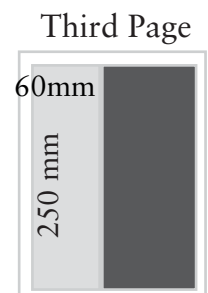

## Display Rates

FORMAT	TRIM DIMENSIONS IN MM (H x W)	RATE
Back Cover	275 x 215	£7,000
Inside Front Cover	275 x 215	£4,400
Inside Back Cover	275 x 215	£4,000
Masthead (p.2)	260 x 115	£3,800
Double Page (pp.4-5)	275 x 430	£5,000
Double Page (first half)	275 x 430	£4,800
Double Page (second half)	275 x 430	£4,500
Full Page (first half right)	275 x 215	£3,500
Full Page (first half)	275 x 215	£3,200
Full Page (second half)	275 x 215	£3,000
Half Page (first half)	landscape: 120 x 178	£2,400
Half Page (second half)	or portrait: 245 x 90	£1,800
Third Page - vertical (first half)	250 x 60	£1600
Third Page - vertical (second half)	250 x 60	£1200

### Double Page, Cover & Full page:

For bleed dimensions add 10mm to trim height and width.

For type dimensions deduct 30mm from trim height and width.

Binding method: Perfect

Resolution: 300 dpi

Format: As pdf to [adverts@cornucopia.net](mailto:adverts@cornucopia.net) (plus CD with Eurostandard proofs).

\* Standard size: 4 cm column space - £20 per extra cm.

DIRECTORY	SIZE (MM)	TECHNICAL NOTES
Grand Hotels	55 x 50	colour image + hotel description + contact details
Boutique Hotels	55 x 50	colour image + hotel description + contact details
Art & Design	68 x 54	colour image + contact details
Travel / Property	37 x 128	colour image + description + contact details
Restaurants	55 x 50	colour image + description + contact details
Classified	55 x 40	b&w image/logo + text (inc. contact details)