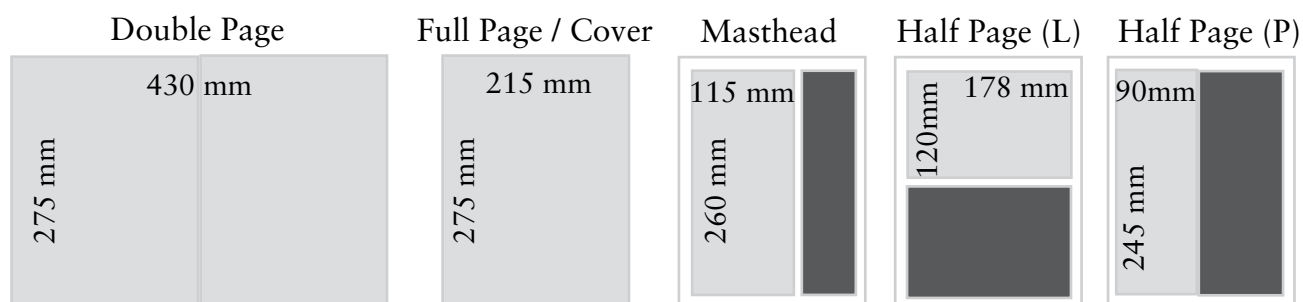

CORNUCOPIA

Display Rates

FORMAT	TRIM DIMENSIONS IN MM (H x W)	RATE (EUROS)
Back Cover	275 x 215	5000
Inside Front Cover	275 x 215	3000
Inside Back Cover	275 x 215	2500
Masthead (p.2)	260 x 115	1500
Double Page (pp.4-5)	275 x 430	4000
Double Page (first half)	275 x 430	3400
Double Page (second half)	275 x 430	3000
Full Page (first half right)	275 x 215	2200
Full Page (first half)	275 x 215	2000
Full Page (second half)	275 x 215	1800
Half Page (first half)	120 x 178	1500
	245 x 90	1500
Third Page - vertical	250 x 60	1200
Online sidebar ad	monthly	400

* Online advertising is free for all magazine advertisers.

Double Page, Cover & Full page:

For bleed dimensions add 10mm to trim height and width.

For type dimensions deduct 30mm from trim height and width.

Binding method: Perfect

Resolution: 300 dpi

Format: As pdf to adverts@cornucopia.net (plus CD with Eurostandard proofs).

Third Page

www.cornucopia.net