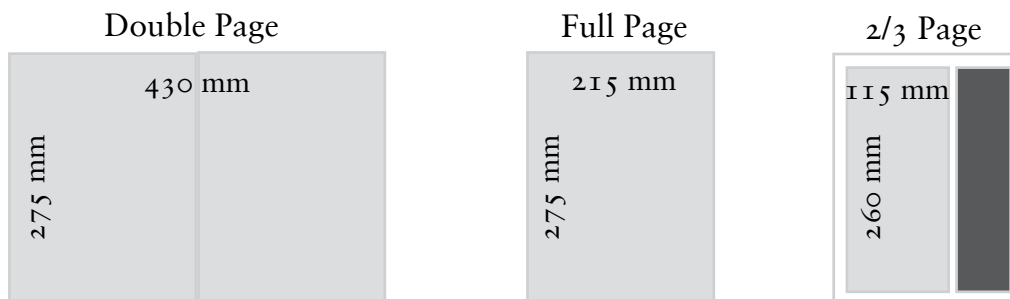

CORNUCOPIA

Hotel Display Rates

FORMAT	RATE (EUROS)	MAGAZINES
Double Page	4,000	+1,000
Double Page	3,000	+500
Full Page	2,000	+500
Full Page	1,600	+250
2/3 Page	1,400	+400
2/3 Page	900	+100

* Online advertising is free for all magazine advertisers.

Double Page & Full Page:

For bleed dimensions add 10mm to trim height and width.
For type dimensions deduct 30mm from trim height and width.
Binding method: Perfect
Resolution: 300 dpi
Format: As pdf to adverts@cornucopia.net.