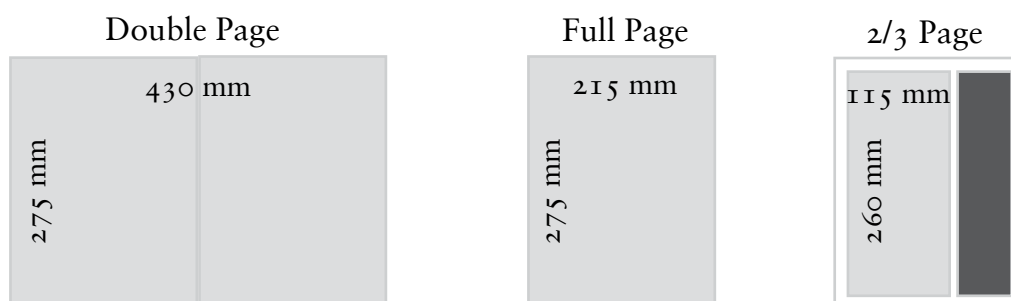

CORNUCOPIA

Display Rates

FORMAT	TRIM DIMENSIONS IN MM (H X W)	RATE (EUROS)
Back Cover	275 x 215	7,000
Inside Front Cover	275 x 215	4,000
Inside Back Cover	275 x 215	3,200
Double Page (first half)	275 x 430	4,000
Double Page (second half)	275 x 430	3,600
Full Page (first half)	275 x 215	2,500
Full Page (second half)	275 x 215	2,100
2/3 Page (masthead p2)	260 x 115	1,800
2/3 Page	260 x 115	1,600

** Online advertising is free for all magazine advertisers.*

Double Page, Cover & Full page:

For bleed dimensions add 10mm to trim height and width.

For type dimensions deduct 30mm from trim height and width.

* Standard size: 4 cm column space - £20 per extra cm.

DIRECTORY	SIZE (MM)	TECHNICAL NOTES
Grand Hotels	55 x 50	colour image + hotel description + contact details
Boutique Hotels	55 x 50	colour image + hotel description + contact details
Art & Design	68 x 54	colour image + contact details
Travel / Property	37 x 128	colour image + description + contact details
Restaurants	55 x 50	colour image + description + contact details
Classified	55 x 40	b&w image/logo + text (inc. contact details)

Double Page & Full Page:

For bleed dimensions add 10mm to trim height and width.
For type dimensions deduct 30mm from trim height and width.
Binding method: Perfect
Resolution: 300 dpi
Format: As pdf to adverts@cornucopia.net.